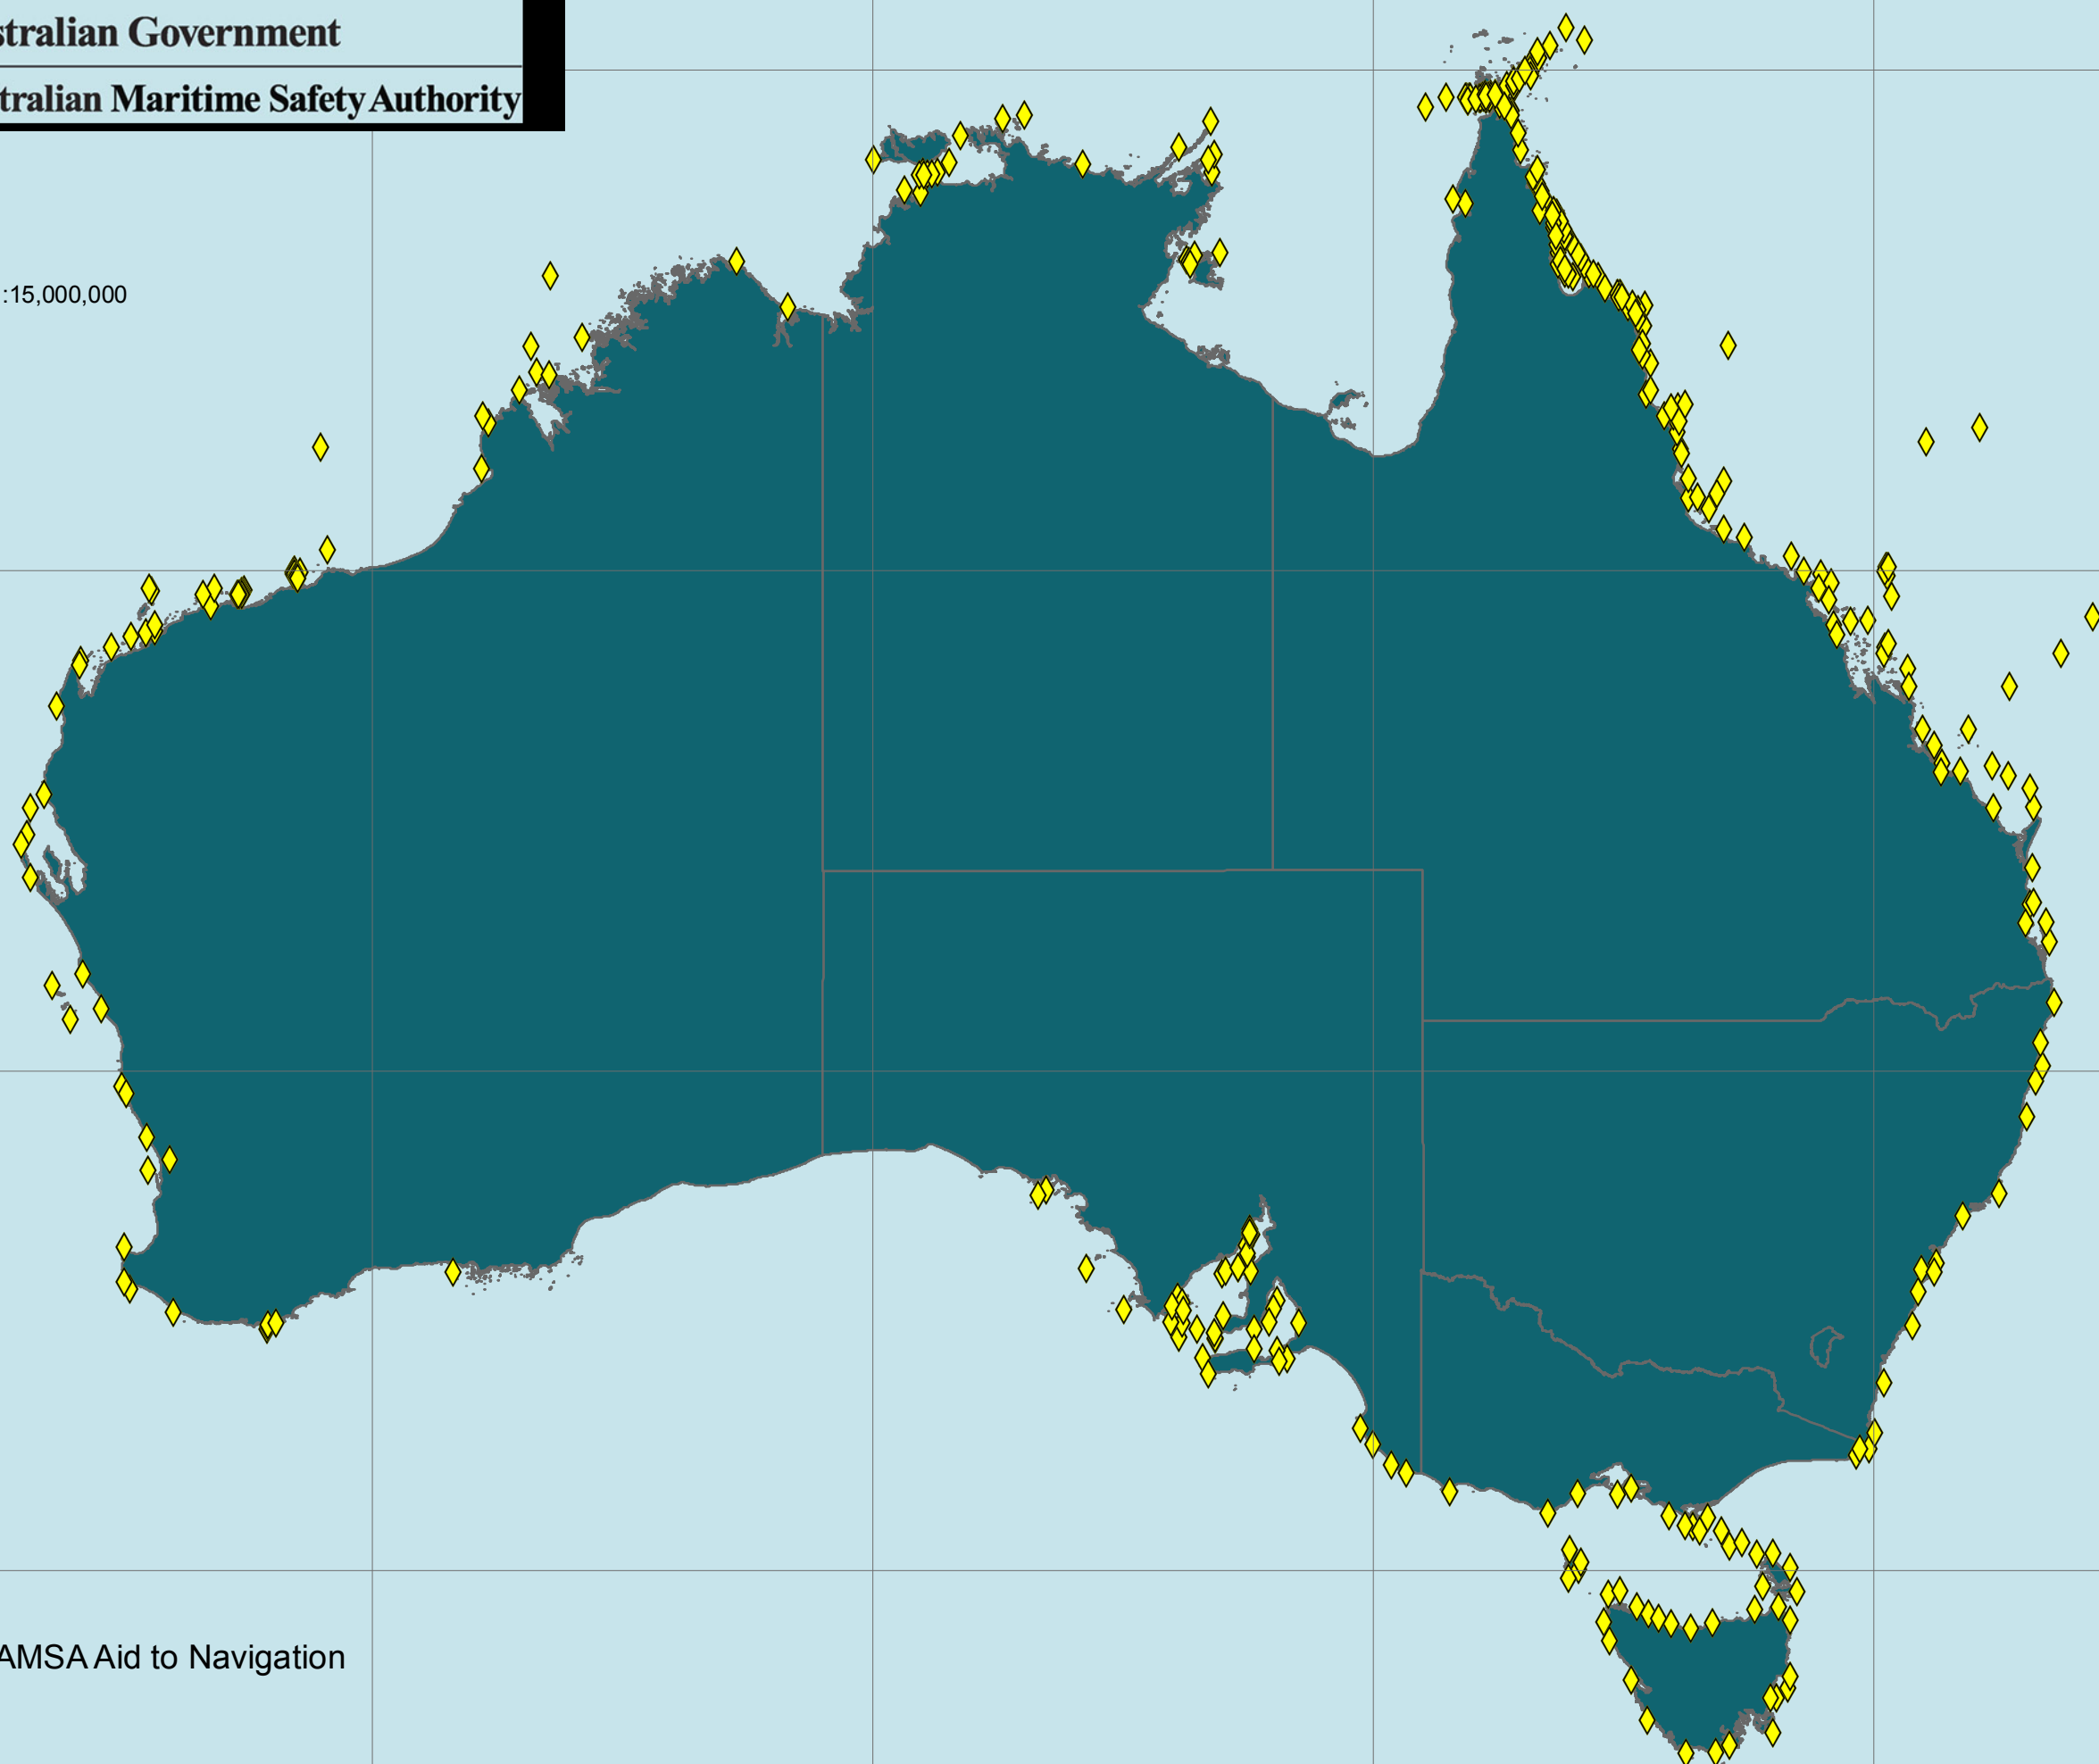

Australian Government

Australian Maritime Safety Authority

WGS84

Scale: 1:15,000,000

◆ AMSA Aid to Navigation