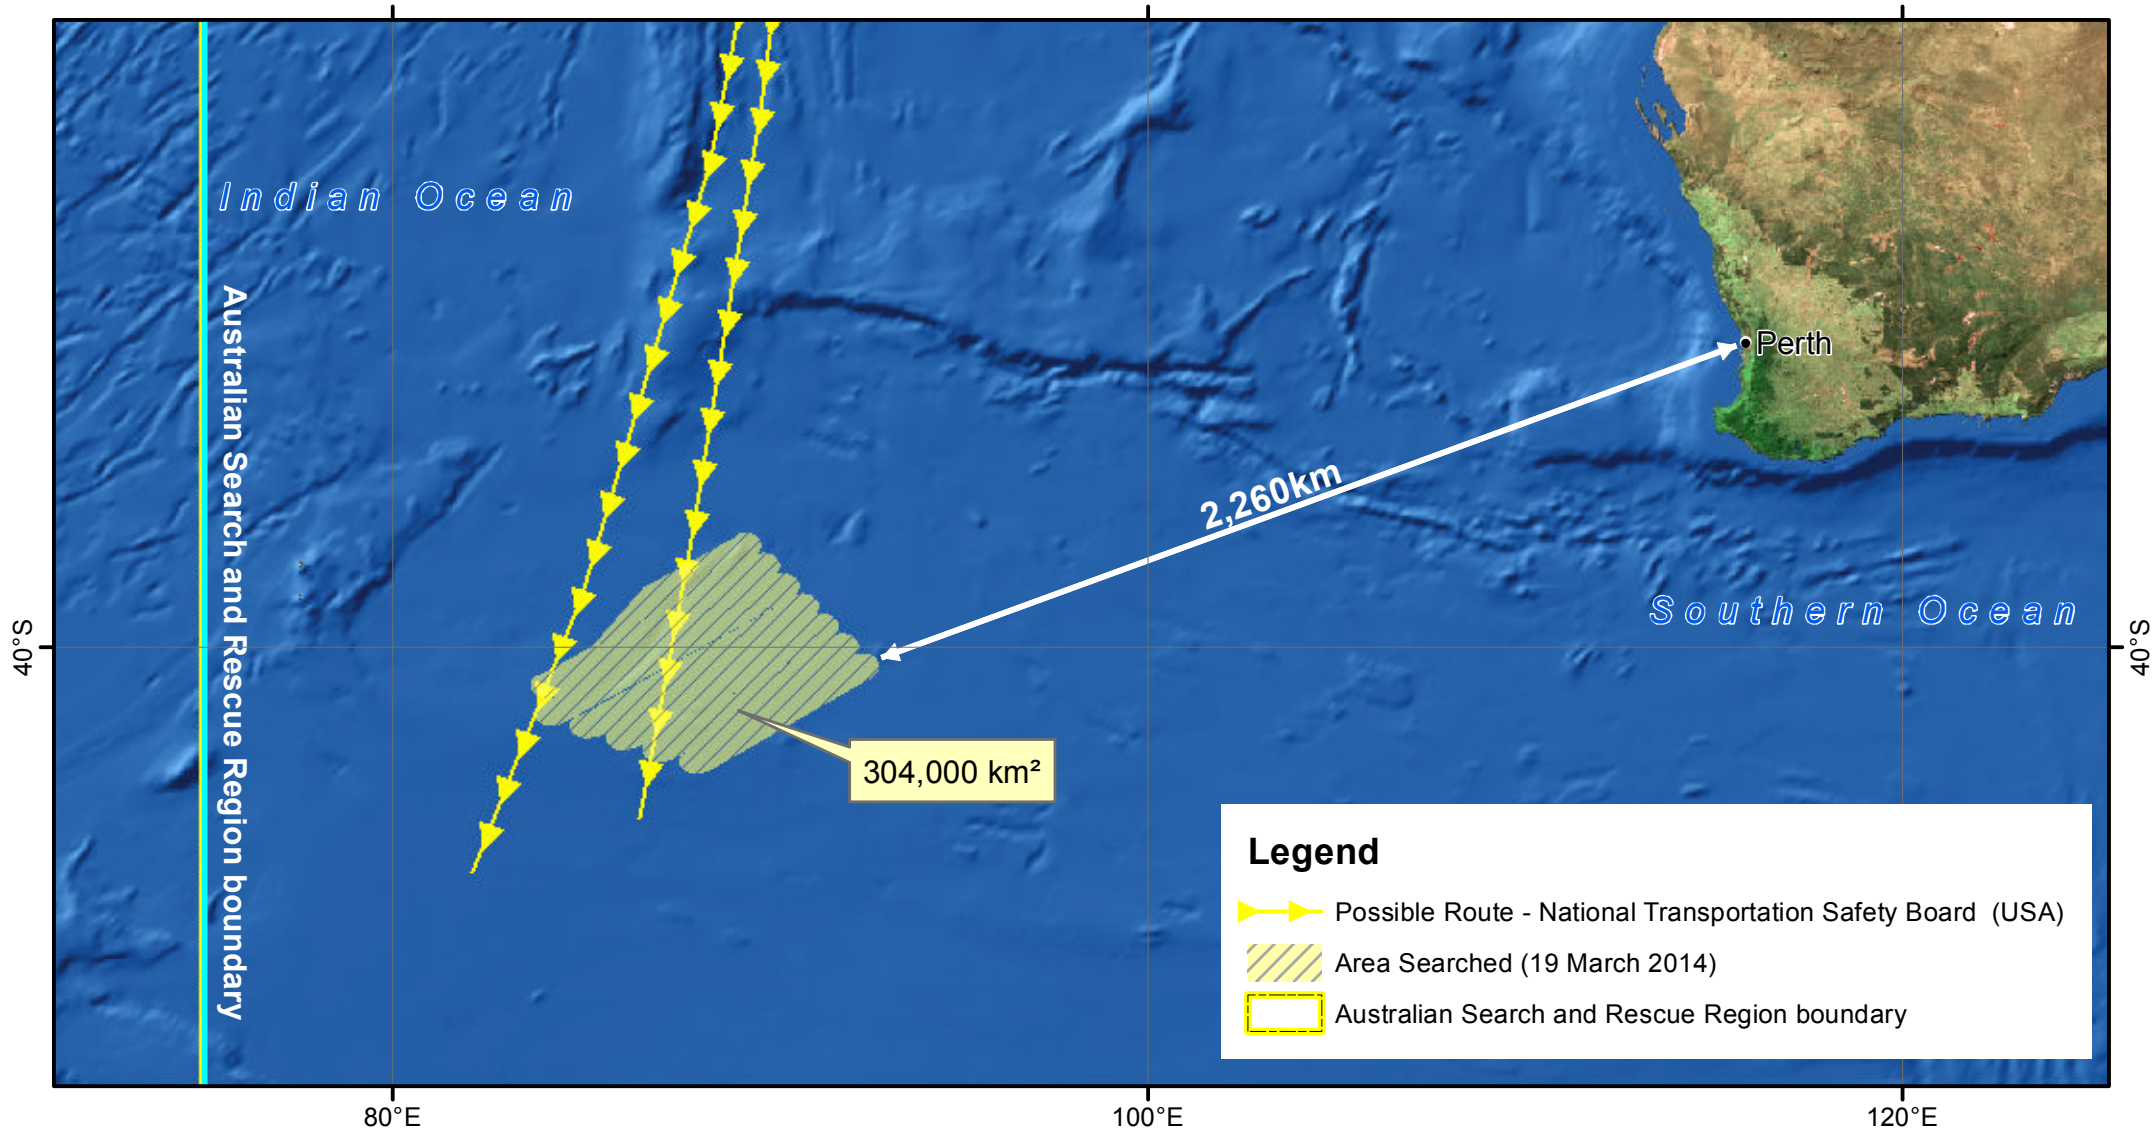

INCIDENT 2014/1475 SEARCH FOR MALAYSIAN AIRLINES FLIGHT MH370 AREA SEARCHED 19 MARCH 2014

Legend

- Possible Route - National Transportation Safety Board (USA)
- Area Searched (19 March 2014)
- Australian Search and Rescue Region boundary