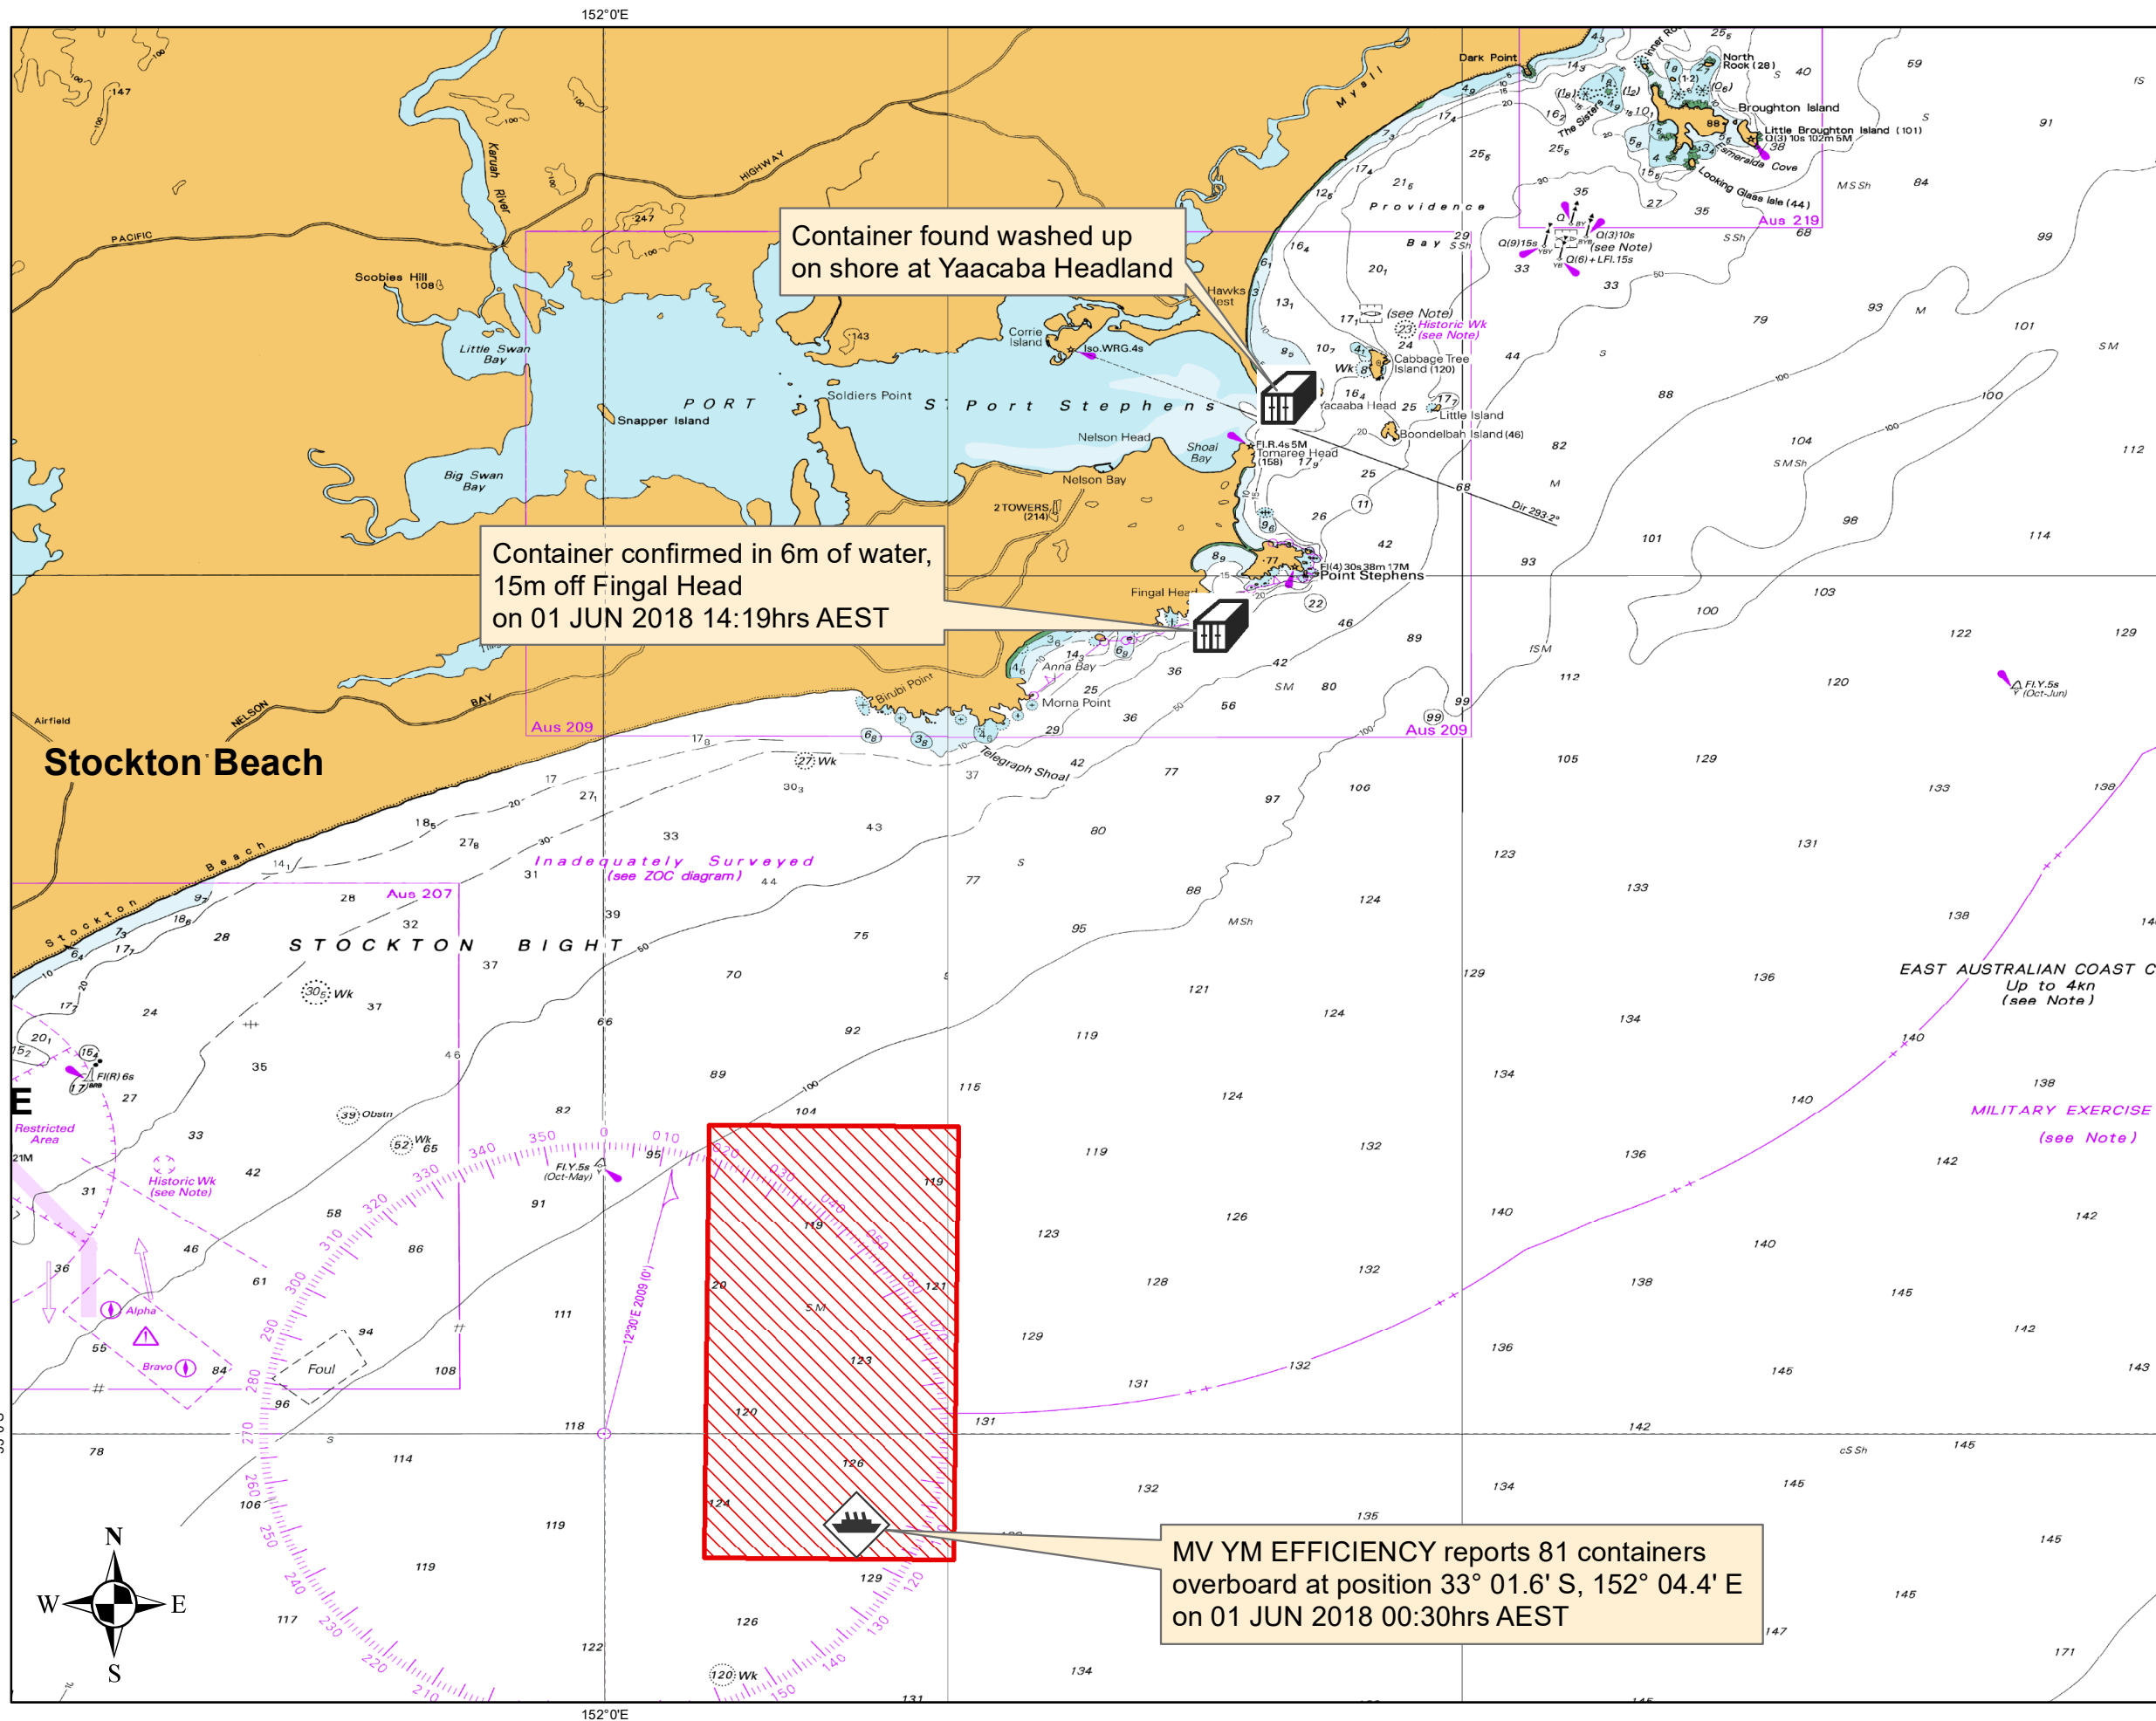

MV YM EFFICIENCY - sunken containers search area

as at 19 June 2018 17:00 (AEST)

initial report

containers sighted

search area

Background chart courtesy of
Australian Hydrographic Service

Coordinate System: GCS WGS 1984

Datum: WGS 1984

Units: Degree

**WARNING: This map not to be used
for navigation or measurement purposes.**