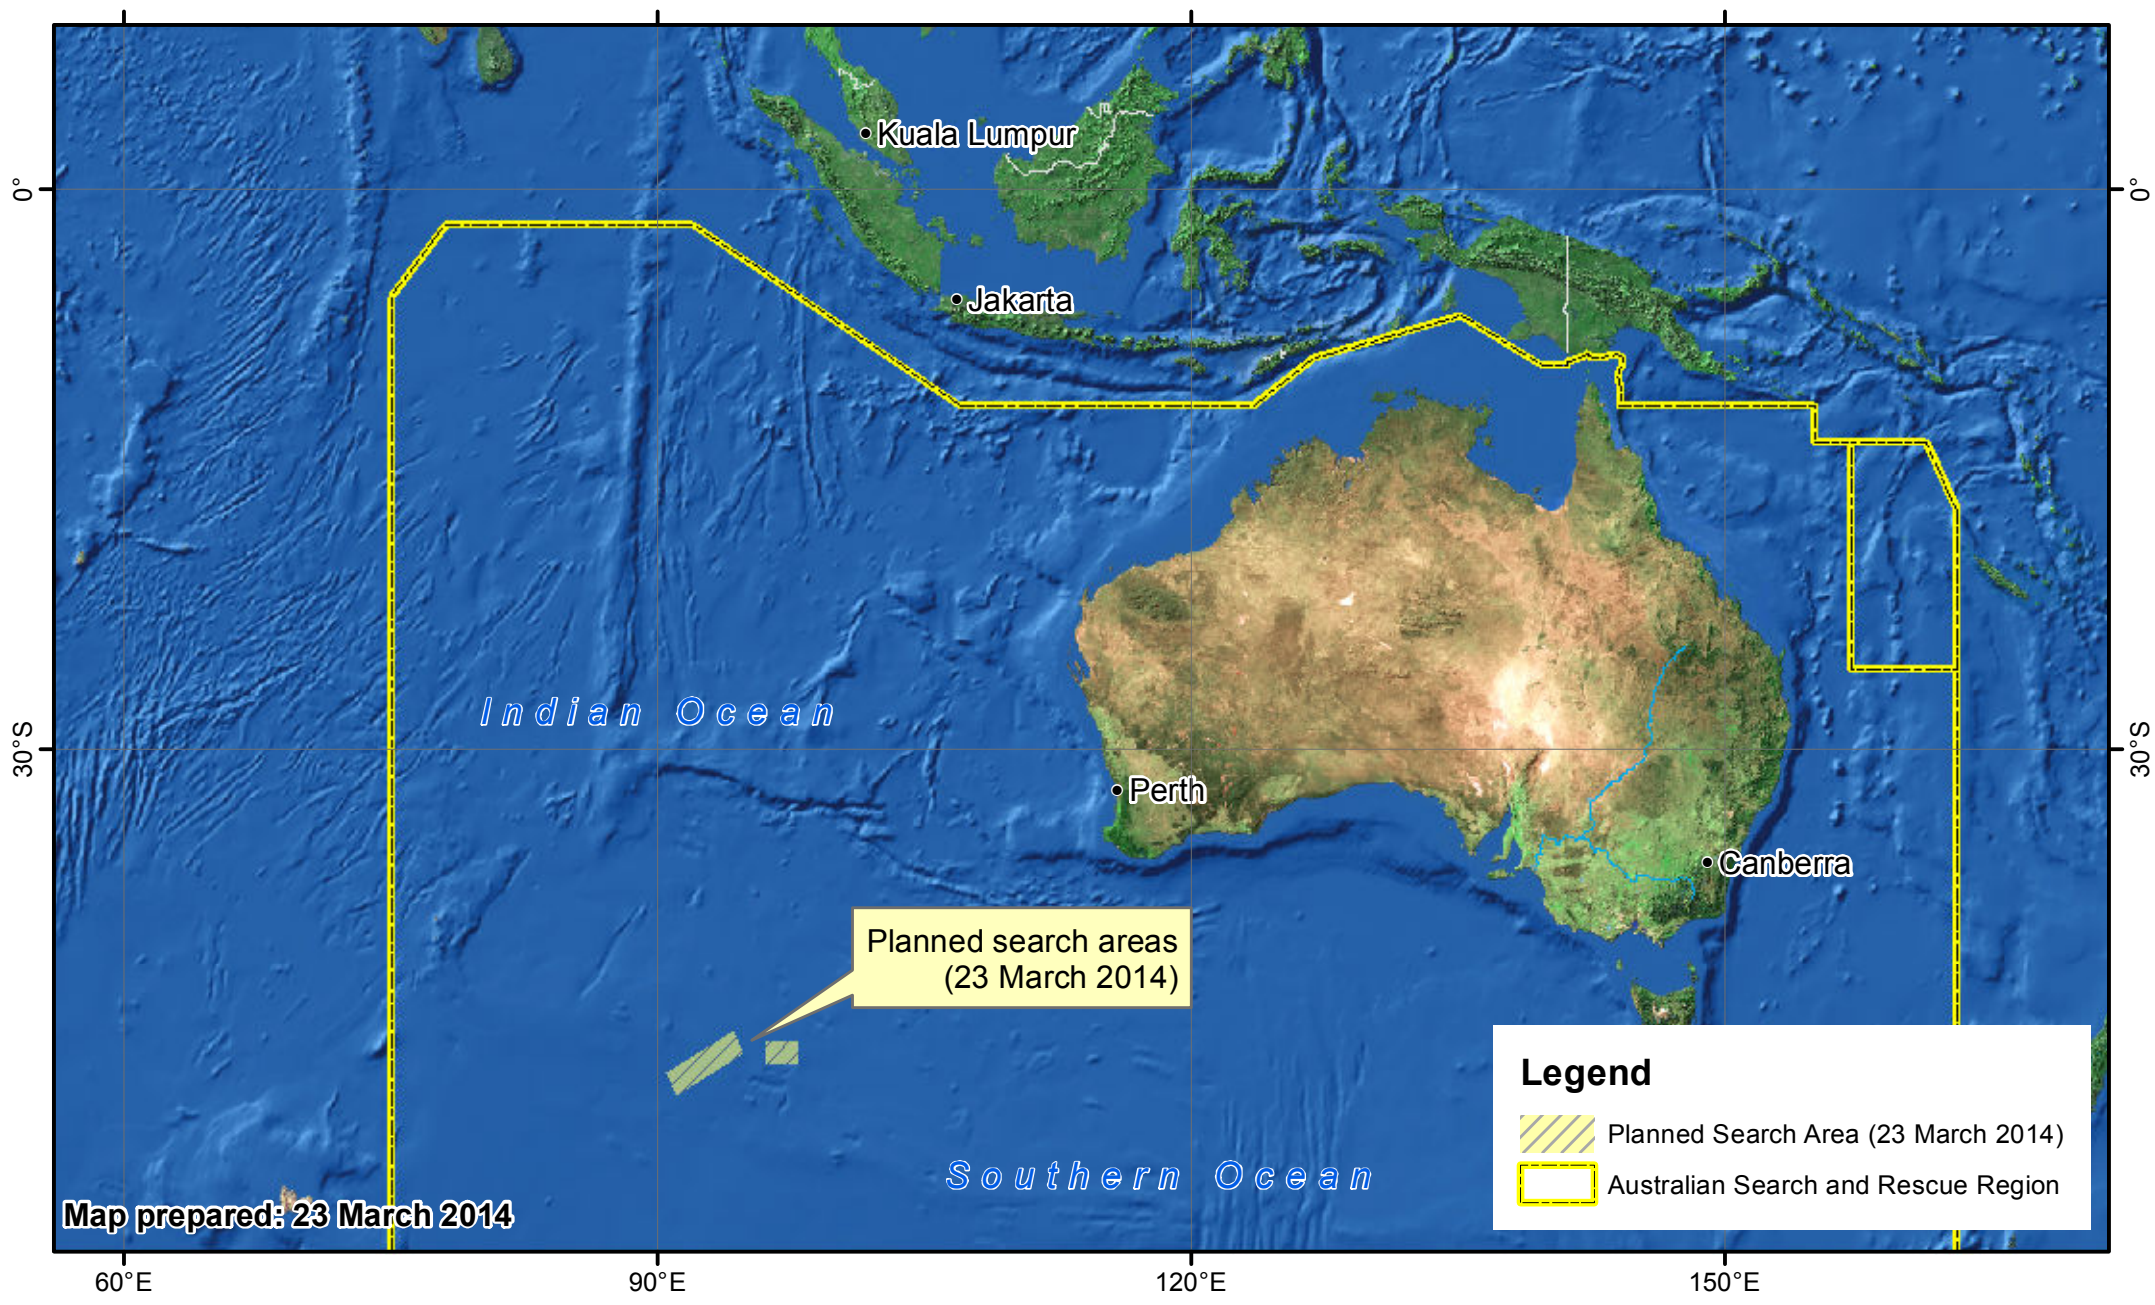

INCIDENT 2014/1475 SEARCH FOR MALAYSIAN AIRLINES FLIGHT MH370 PLANNED SEARCH AREAS 23 MARCH 2014

Map prepared: 23 March 2014