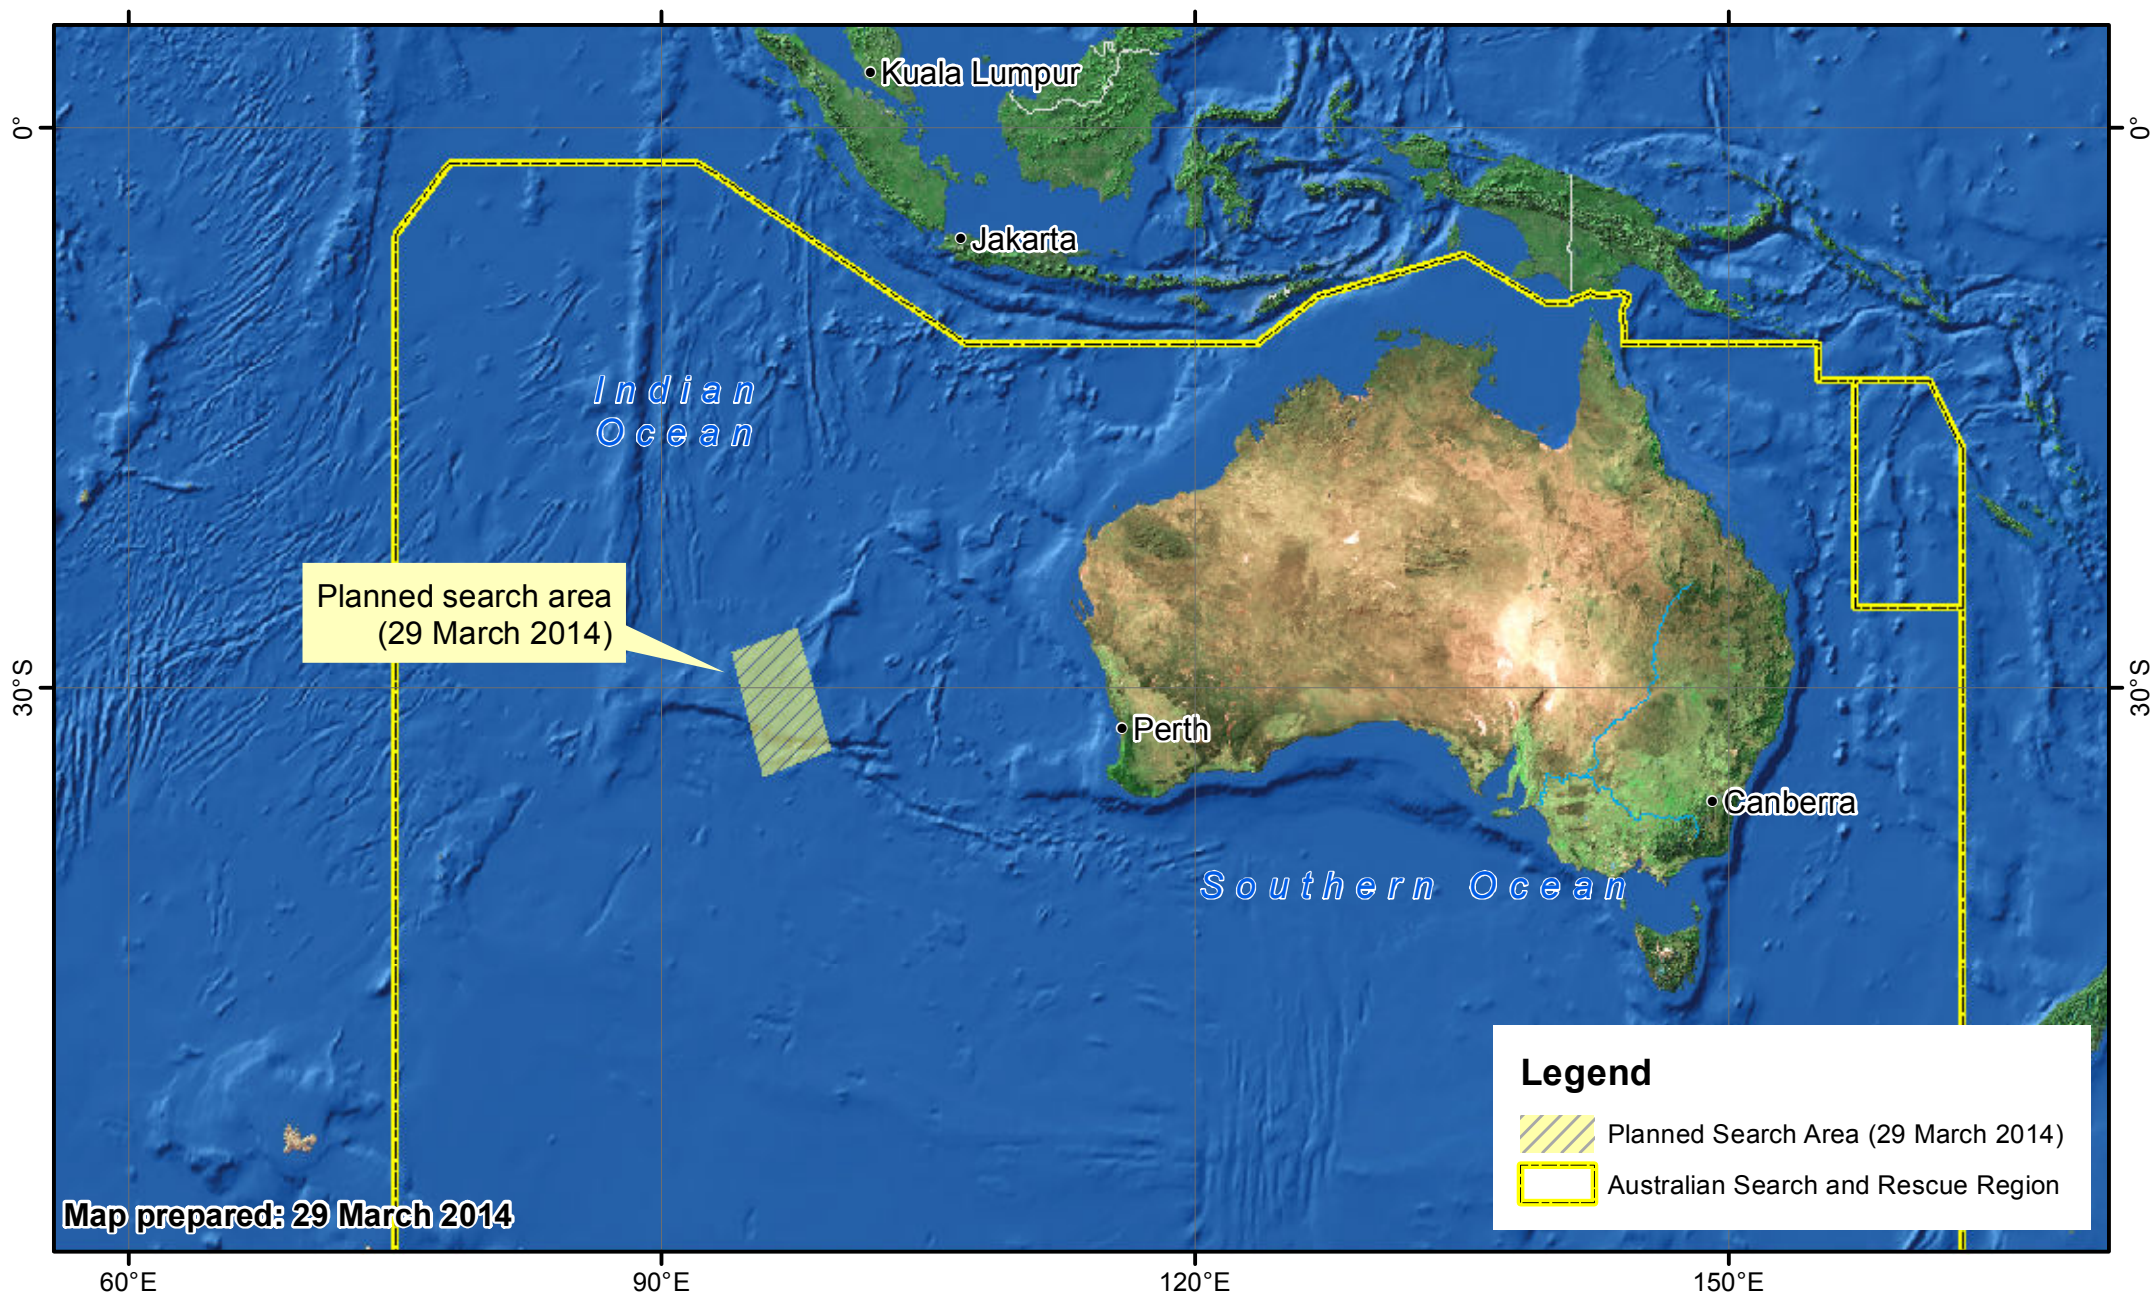

# INCIDENT 2014/1475 SEARCH FOR MALAYSIA AIRLINES FLIGHT MH370 PLANNED SEARCH AREA 29 MARCH 2014

Map prepared: 29 March 2014