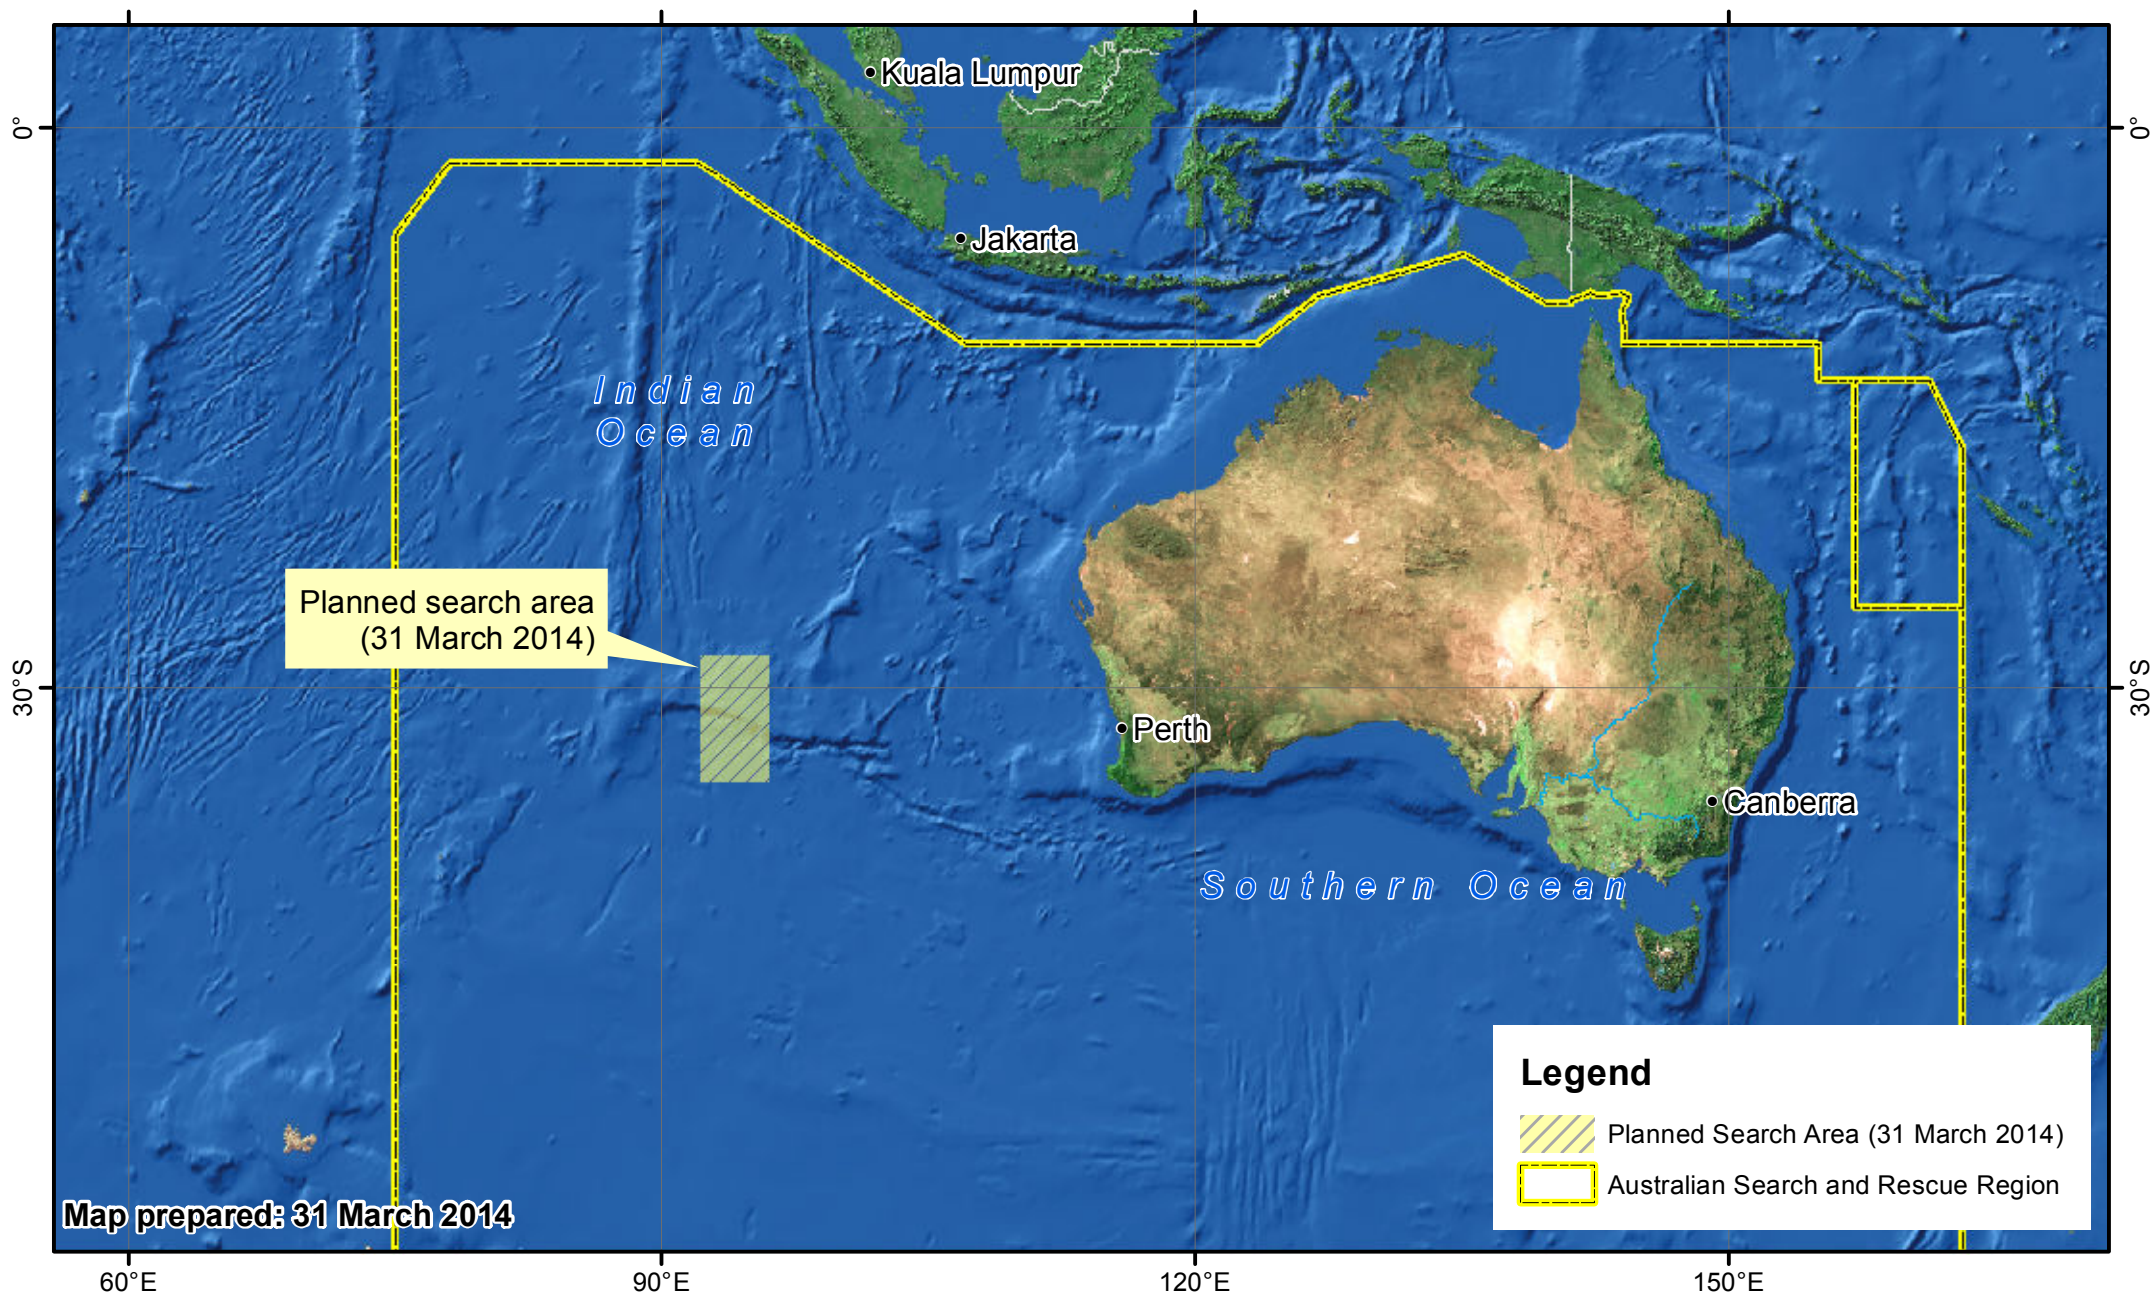

# INCIDENT 2014/1475

## SEARCH FOR MALAYSIA AIRLINES FLIGHT MH370

### PLANNED SEARCH AREA 31 MARCH 2014

Map prepared: 31 March 2014