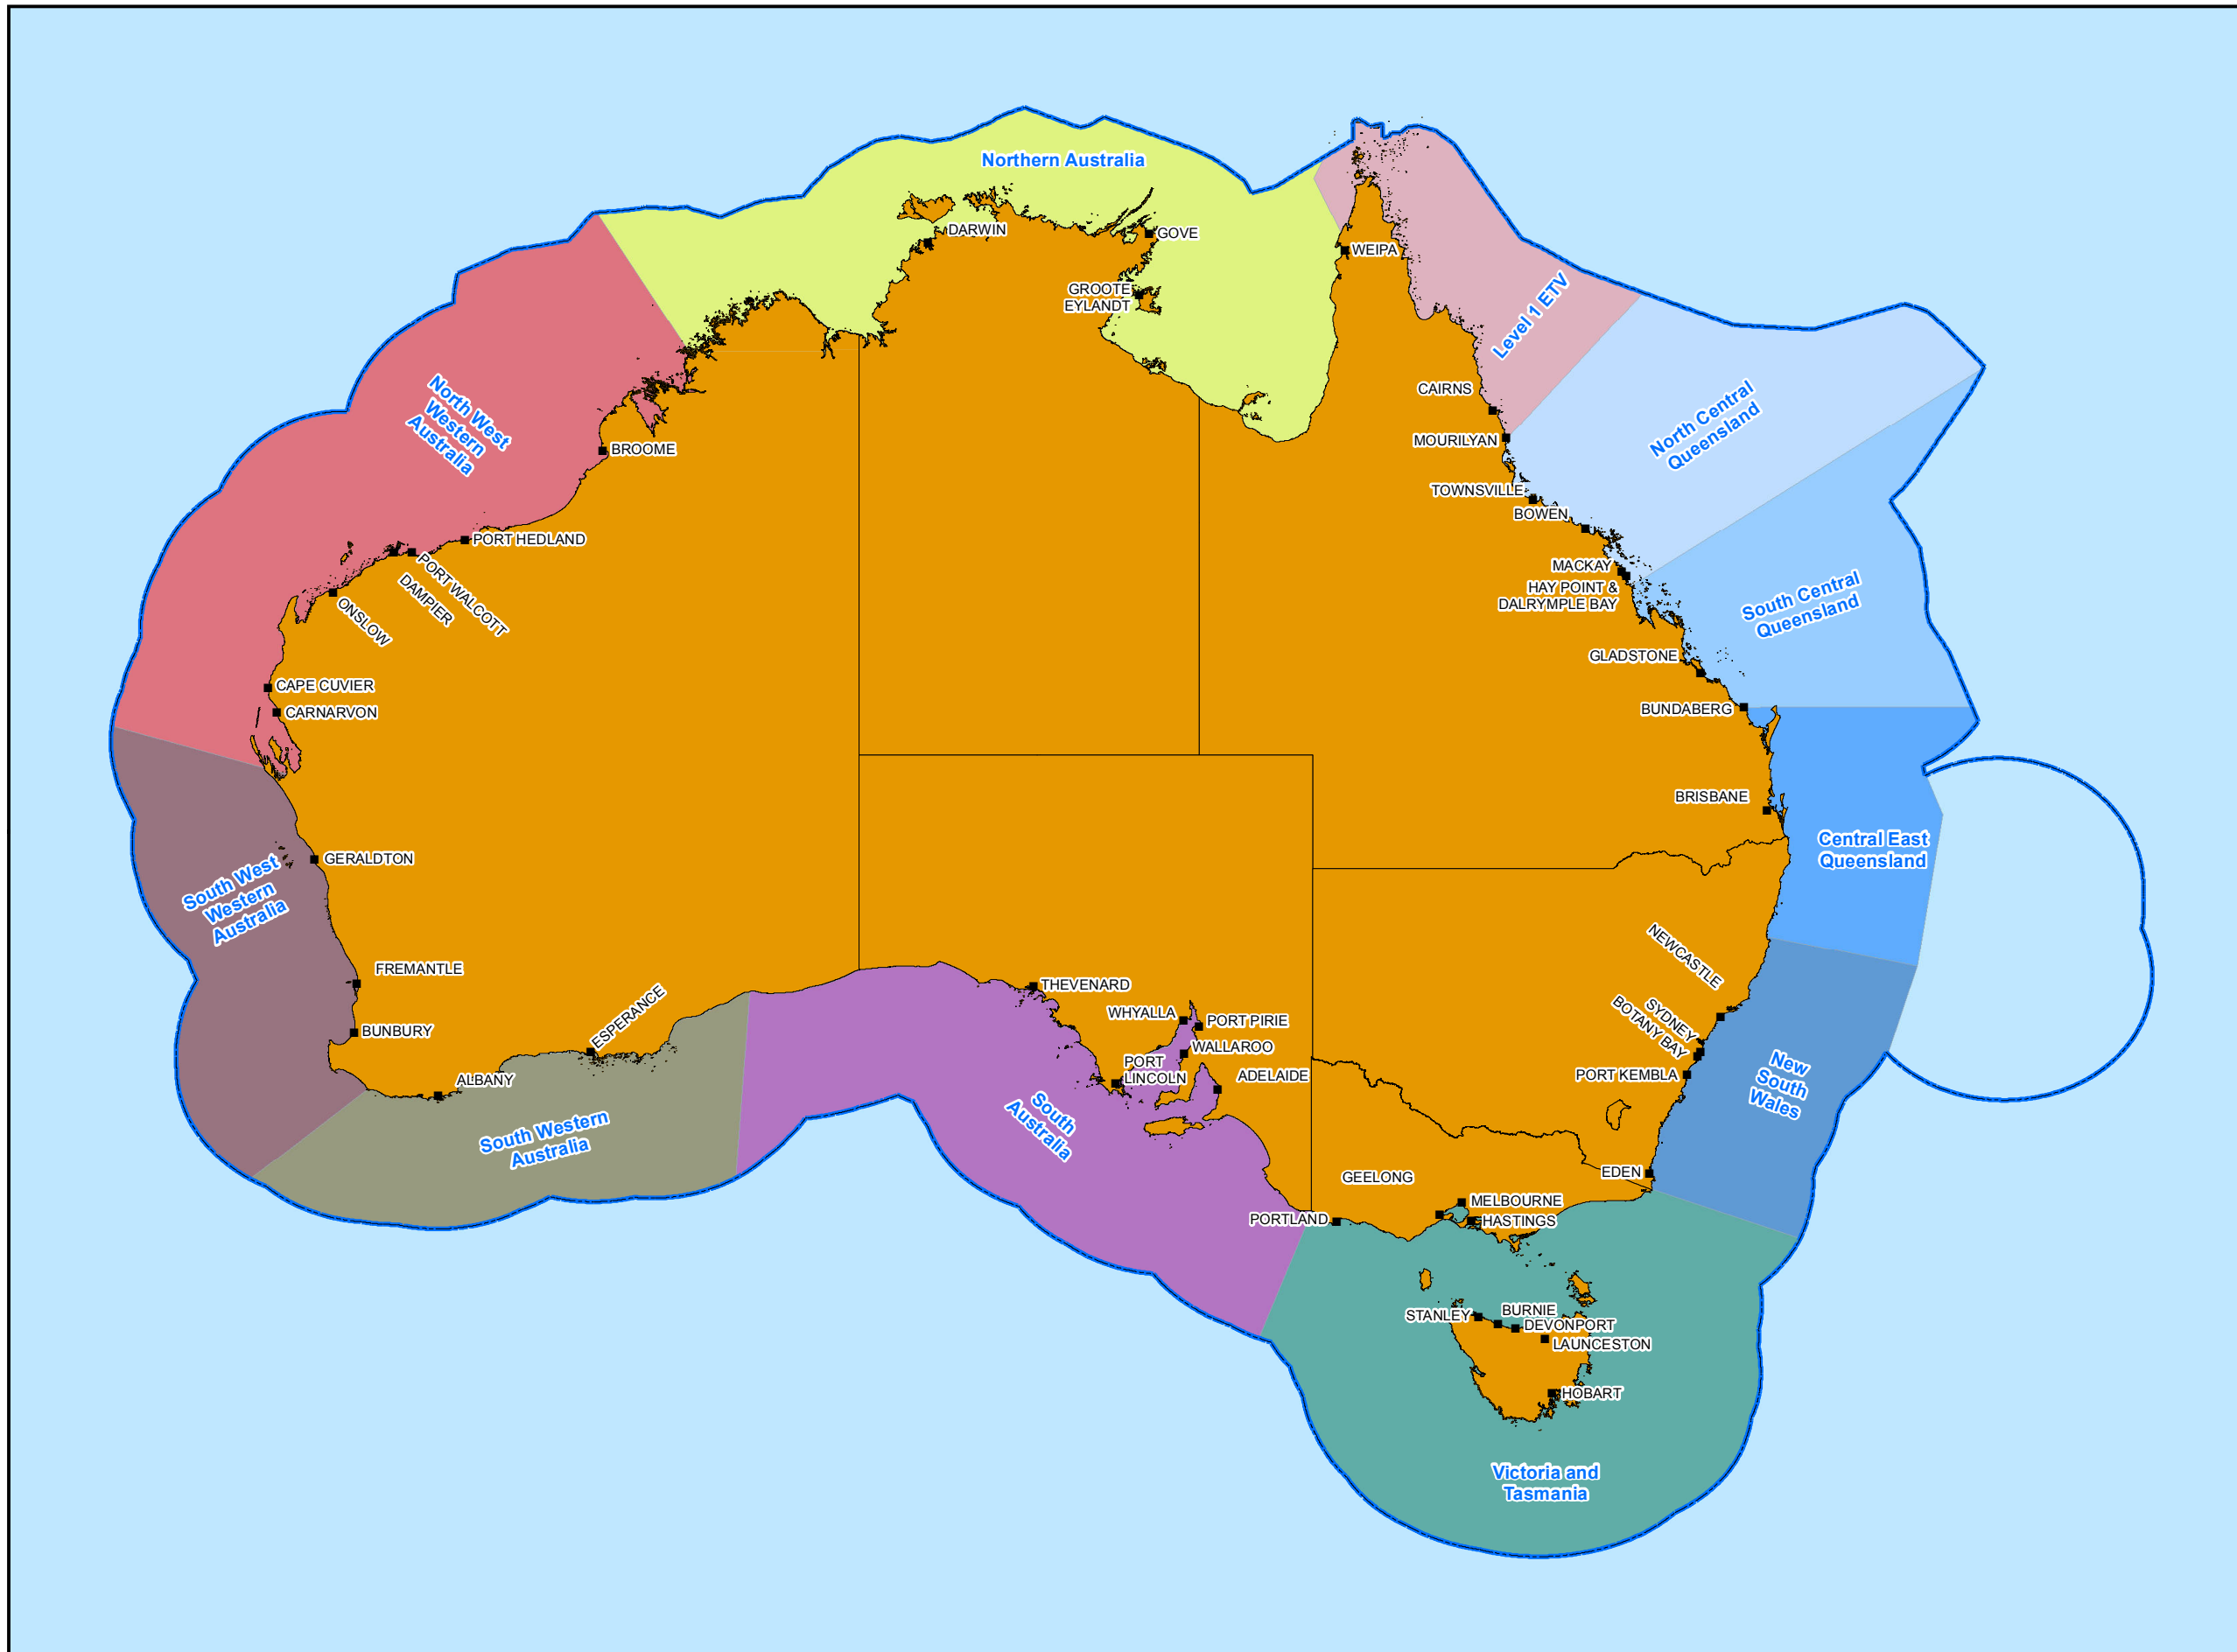

# EMERGENCY TOWAGE CAPABILITY AS AT SEPTEMBER 2016

**Legend**

- Australian EEZ
- Areas of Operation**
- North Central Queensland
- South Central Queensland
- Central East Queensland
- New South Wales
- Victoria and Tasmania
- South Australia
- South Western Australia
- South West Western Australia
- North West Western Australia
- Northern Australia
- Level 1 ETV

Coordinate System: GCS WGS 1984  
Datum: WGS 1984  
Units: Degree

Map not to be used for navigation purposes.

Map prepared: 08/09/2016  
AMSA Reference: C1004113008