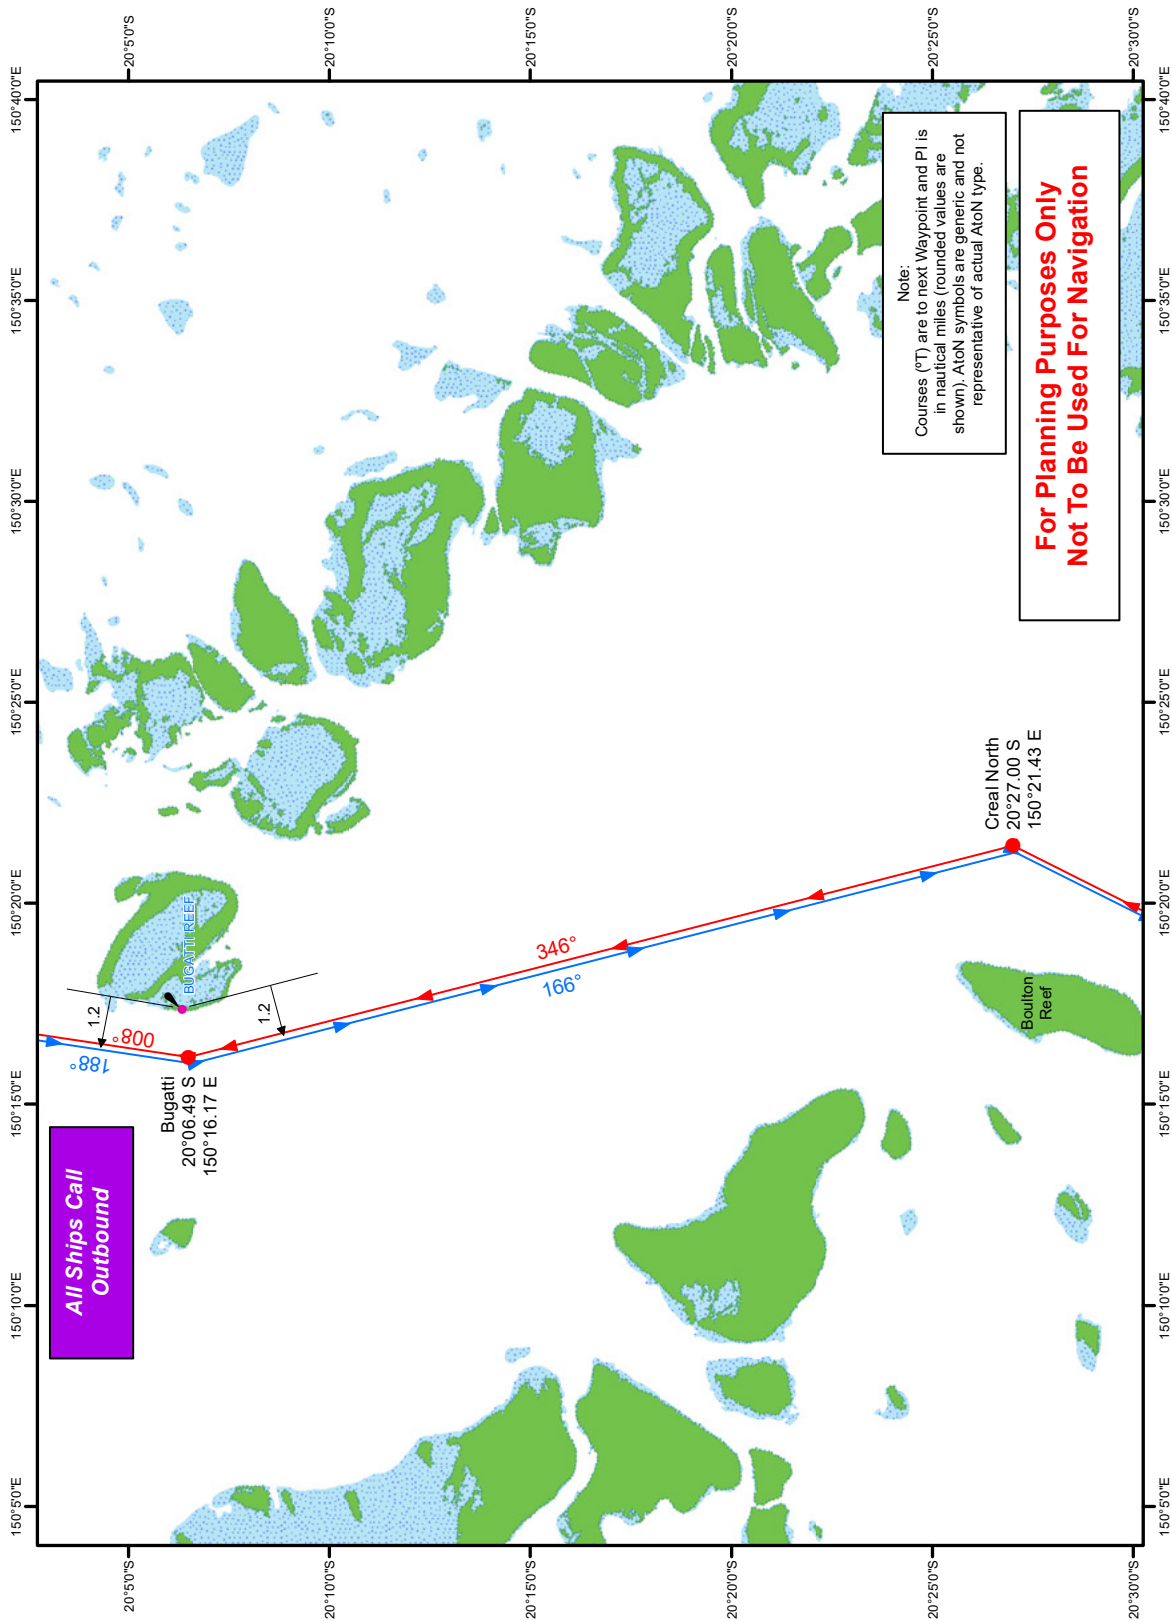

HP-1 Blossom Bank to Bugatti Reef via Bond Entrance

Bugatti Reef to Boulton Reef HP-2

HP-3 Creal Reef to Cole Reefs

Cole Reefs to Three Rocks HP-4

All Waypoints are on WGS84 Datum

Date of issue: January 2019